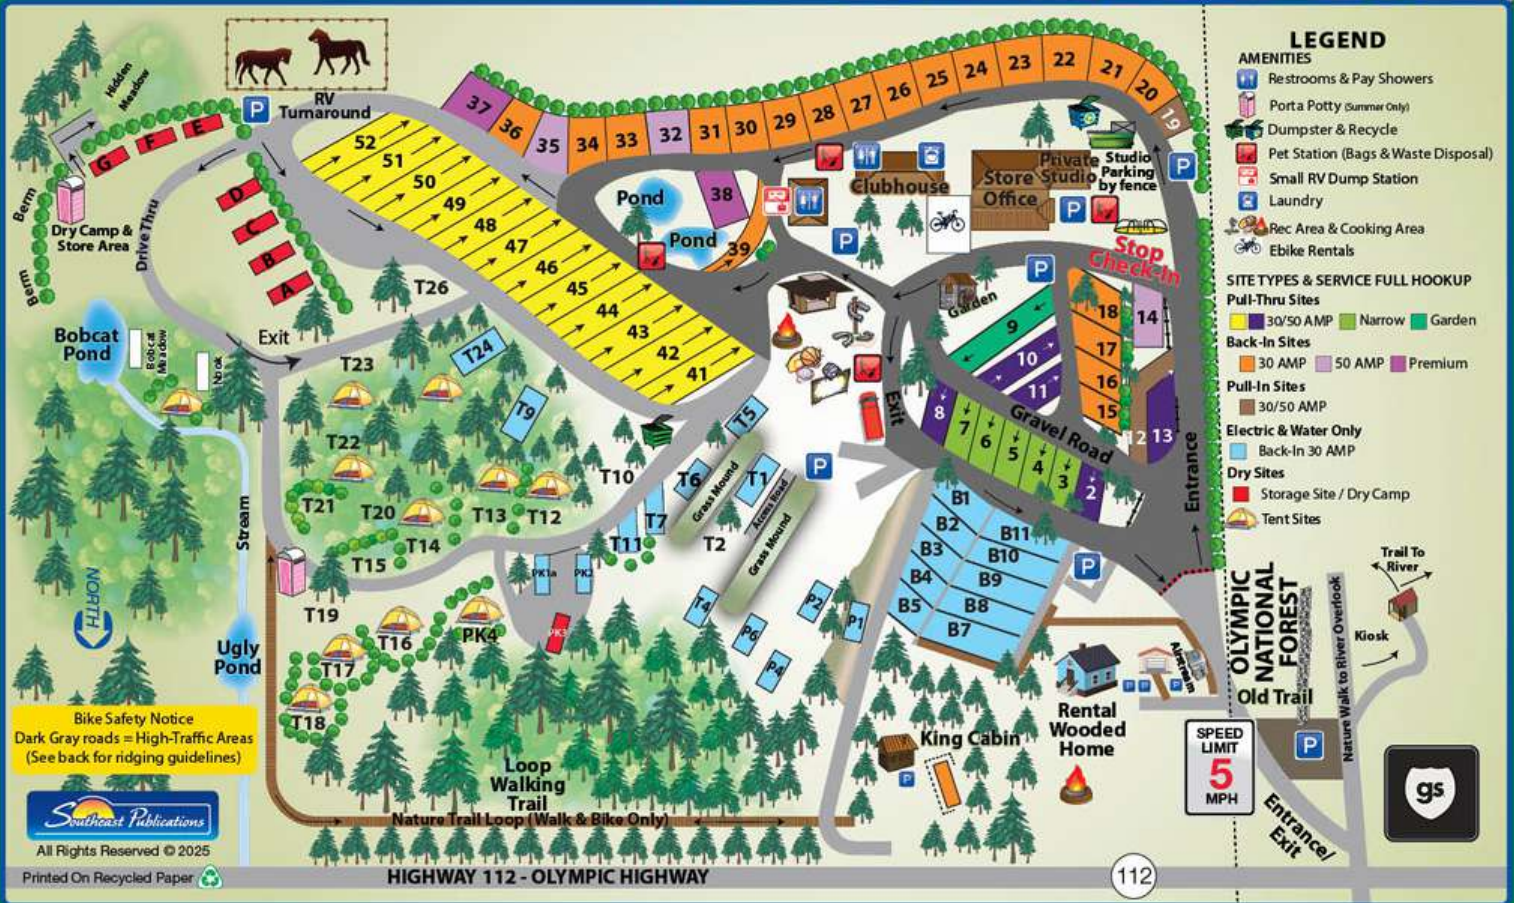

# Elwha RV Park

47 Lower Dam Rd.  
 Port Angeles, WA 98363  
 (360) 452-7054  
[www.elwharpark.com](http://www.elwharpark.com)  
[paradise@elwhadamrvpark.com](mailto:paradise@elwhadamrvpark.com)

Site # \_\_\_\_\_  
 Check Out 11 am

**Bike Safety Notice**  
 Dark Gray roads = High-Traffic Areas  
 (See back for riding guidelines)

Southwest Publications  
 All Rights Reserved © 2025  
 Printed On Recycled Paper